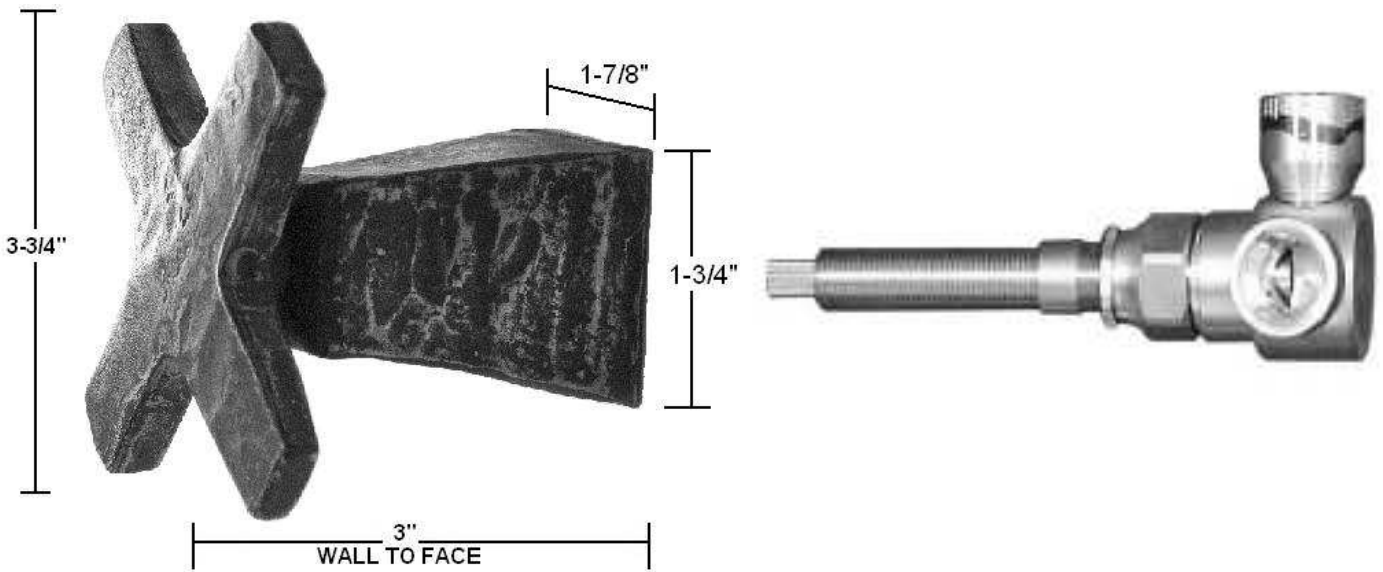

PRODUCT SPECIFICATIONS

Cixx Wall Faucet
CX-LAV-WM

Oct 2013

- ADA Compliant
- Includes Lift & Turn Drain w/overflow

Connection	1/2" NPT
Valve	1/2" Ceramic
GPM	1.5